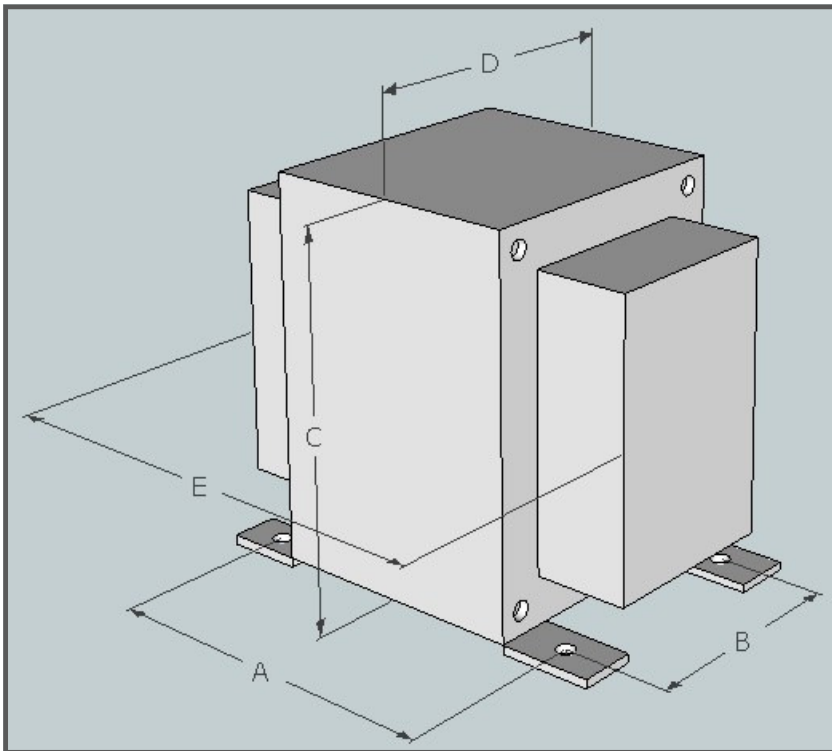

Secondary: 5000 Ohm

Dimensions

A	B	C	D	E
51mm	51mm	80mm	64mm	75mm

Hookup: